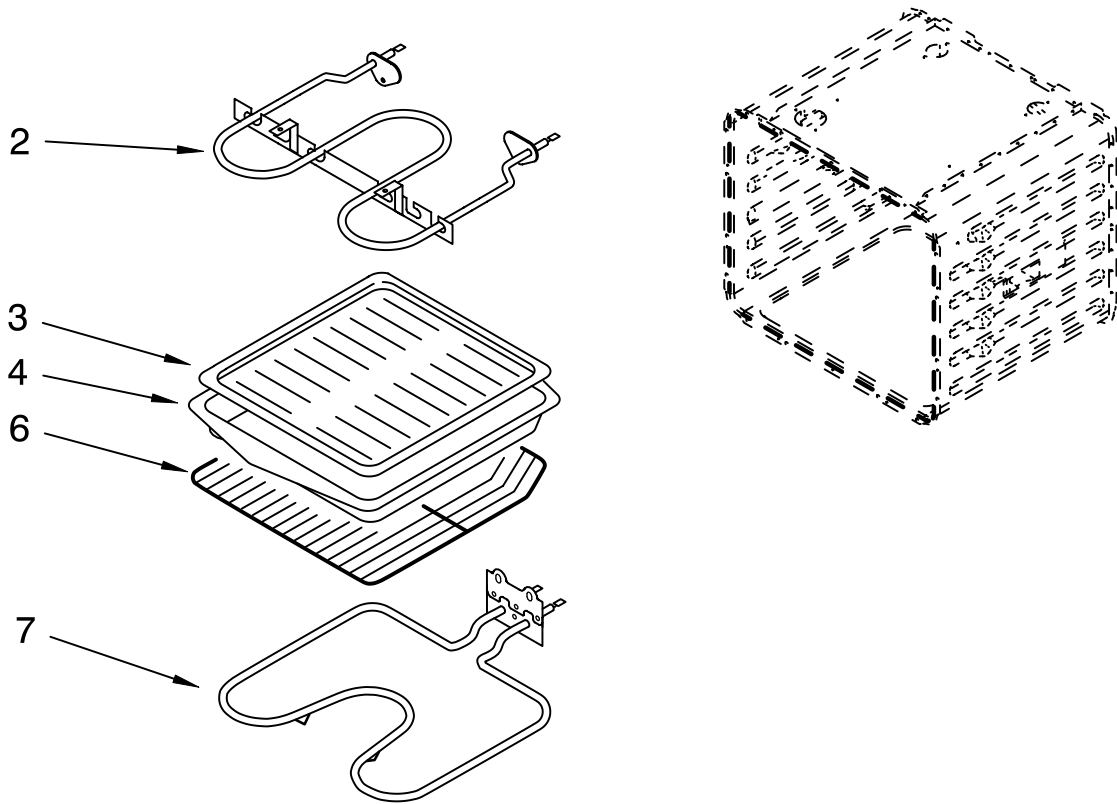

INTERNAL OVEN PARTS

For Models: GY396LXPB00, GY396LXPQ00, GY396LXPT00, GY396LXPS00
(Black) (White) (Biscuit) (S.Steel)

Illus. No.	Part No.	DESCRIPTION
2	4456103	Element, Broil
	4449154	Screw
3	4457277	Grill, Broiler
4	4457276	Pan, Broiler
6	4448717	Rack, Oven
7	4452153	Element, Bake
	4449154	Screw

FOR ORDERING INFORMATION REFER TO PARTS PRICE LIST